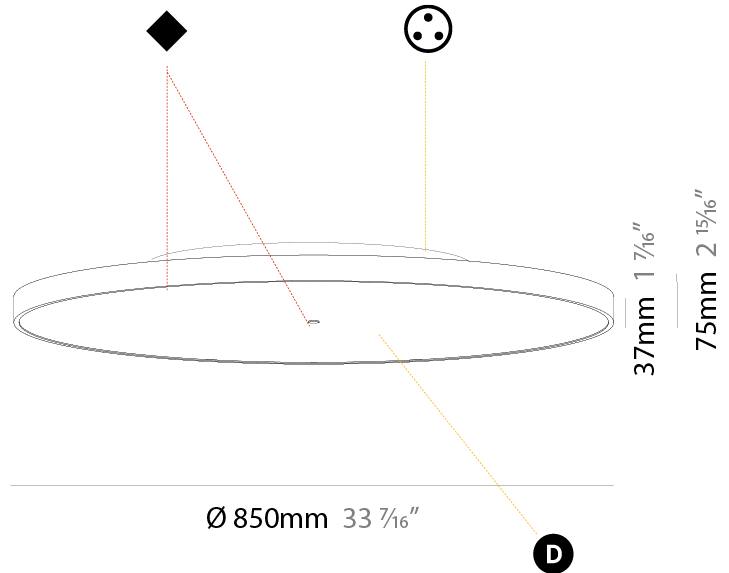

GENERAL

Series: Sign Diva
Subseries: Sign Diva
Partner: Prolicht
Division: Architectural
Installation: Surface
Product Type: Ceiling Surface
Mounting Location: Ceiling
Light Distribution: Direct / Indirect

PHYSICAL

Shape: Round
Diameter (mm): 850
Diameter (in): 33 7/16
Height (mm): 75
Height (in): 2 15/16
Weight (kg): 12.906
Weight (lbs): 28.453
Diffuser: Direct - PMMA - Opal/Micro-Prism/Sparkling Secret/Vintage Industrial with Shine Ring / Indirect - White/Yellow/Orange/Red/Blue/Green
Fixture Finish: SSR / BKV / CWI / CRY / HAB / UFT / ITA / RUA / FTG / MYG / LOD / PUS / FRO / FUP / KIA / POP / BLS / SPG / MEY / GOH / CHC / COM / ABZ / JAG / OBR / MOS / ROR
Fixture Material: PMMA / Extruded Aluminum / Steel

ELECTRICAL

Lamp Type: LED (Zhaga Standard)
Input Wattage (W): 96.8
Total Output Wattage (W): 76.8
Dimming: Tri-Mode (Non-Dimming and Phase Dimming (120Vac only) and 0-10V Dimming)
Driver Included: Yes
Driver Location: Integrated
Driver Type: Constant Current - Universal
Driver Class: Class 2
Input Voltage (V): 120 - 277
Constant Current (MA): 600

LED

Color Temperature (*K): 3000 / 3500 / 4000
Max. Delivered Lumen (lm): 11160 / 11388 / 11620
CRI: >90 CRI
Lamp Life (hrs): 50000

OPTICAL

RATINGS AND CERTIFICATIONS

Certified By: Certified for North American Standards
IP rating: IP20